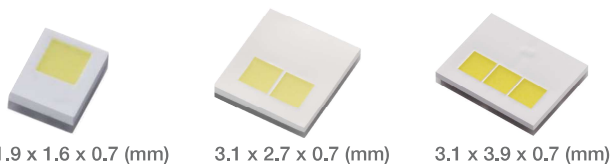

Automotive Exterior Application

ALFS J series

Color	Part No.	TYP (lm)	Current (mA)	CCT/nm
White	ALFS1J-C010001H-AM	450	1000	5180-6680K
	ALFS2J-C010001H-AM	900		
	ALFS3J-C010001H-AM	1350